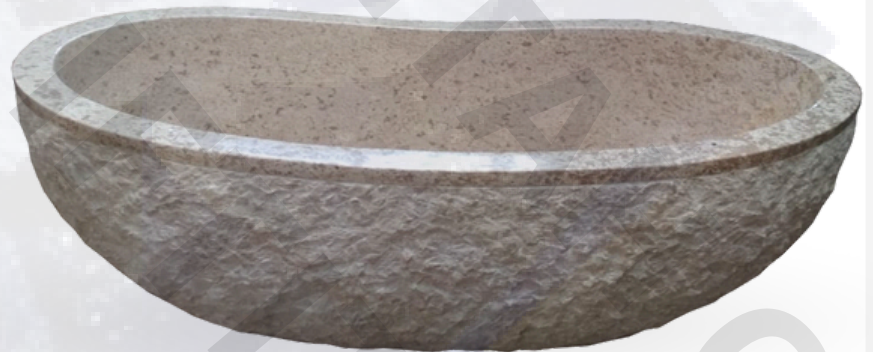

HSM-BTH-004

Size :
180 x 80 x H. 60 cm

Bathtub Oval Full Polish
Material : Onyx Sunset
Color : Brown

HSM-BTH-004

Size :
180 x 80 x H. 60 cm
180 x 100 x H. 60 cm

Bathtub Marble Oval Full
Polish
Color : Cream

HSM-BTH-005

Size :
180 x 80 x H. 60 cm

BATHTUB STONE

PT BERKAH IFTITAH QSM

Bathtub Marble
Oval Full Polish
Color : Grey

HSM-BTH-006

Size :

180 x 80 x H. 60 cm

Bathtub Marble Oval
Outside Marmo
Color : Cream

HSM-BTH-007

Size :

180 x 80 x H. 60 cm

Bathtub Marble Oval
Outside Marmo
Color : Grey

HSM-BTH-008

Size :

180 x 80 x H. 60 cm