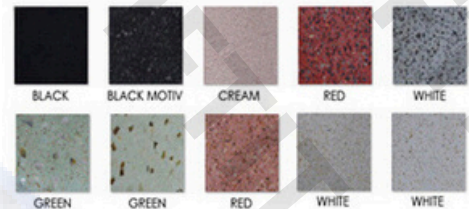

Resin stone composite /
cement concrete