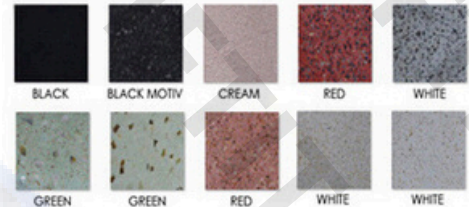

Resin stone composite /
cement concrete