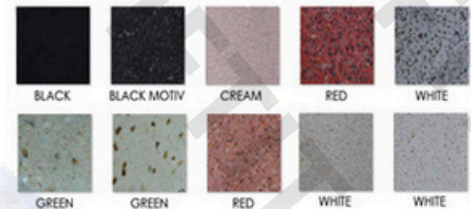

Resin stone composite /
cement concrete