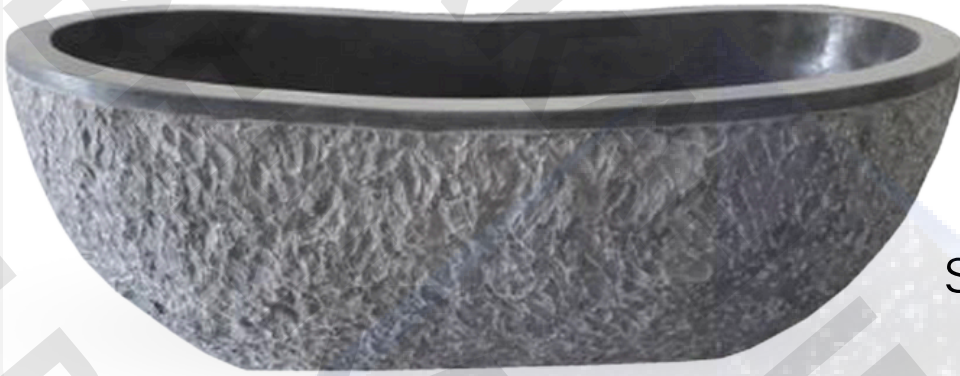

Bathtub River Stone Lips Natural

HSM-BTH-002

Size :

150-160 x 70-80 x H. 60 cm

170-180 x 70-80 x H. 60 cm

170-180 x 90-100 x H. 60 cm

190-200 x 110-120 x H.60 cm

Bathtub River Stone Oval

Full Polish

Color : Grey

HSM-BTH-003

Size :

180 x 80 x H. 60 cm

BATHTUB STONE

PT BERKAH IFTITAH QSM

River Stone Oval Outside
Marmo
Color : Grey

HSM-BTH-004

Size :
180 x 80 x H. 60 cm

Bathtub Oval Full Polish
Material : Onyx Sunset
Color : Brown

HSM-BTH-004

Size :
180 x 80 x H. 60 cm
180 x 100 x H. 60 cm

Bathtub Marble Oval Full
Polish
Color : Cream

HSM-BTH-005

Size :
180 x 80 x H. 60 cm

BATHTUB STONE

PT BERKAH IFTITAH QSM

Bathtub Marble
Oval Full Polish
Color : Grey

HSM-BTH-006

Size :

180 x 80 x H. 60 cm