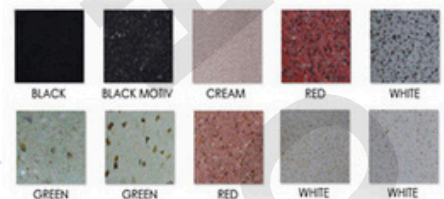

Resin stone composite /
cement concrete