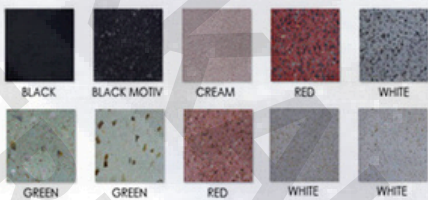

HSM-BTH-027

Size :

1800 x 840 x 500 mm

Resin stone composite /
cement concrete

HSM-BTH-028

Size :

1760 x 740 x 520 mm