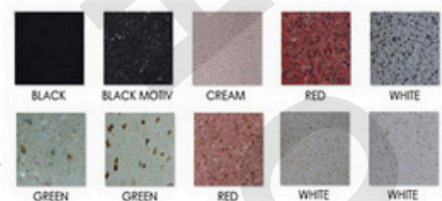

Resin stone composite /
cement concrete

HSM-BTH-026

Size :

1800 x 840 x 500 mm