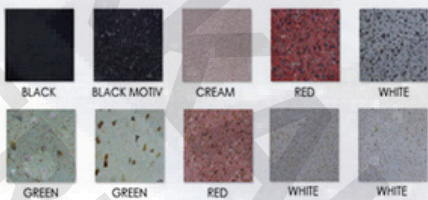

HSM-BTH-024

Size :

1760 x 740 x 520 mm

Resin stone composite /
cement concrete

HSM-BTH-025

Size :

1800 x 840 x 500 mm