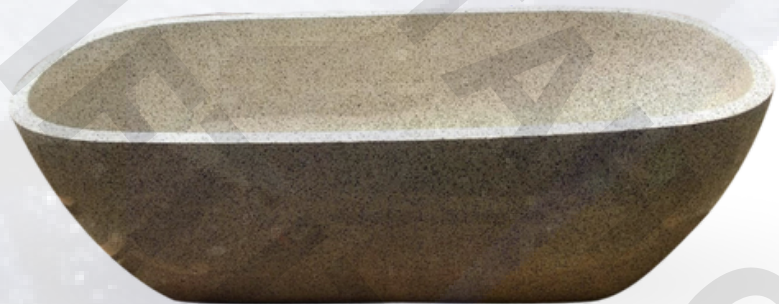

Size :

1760 x 740 x 520 mm

Resin stone composite /
cement concrete

HSM-BTH-031

Size :

1760 x 740 x 520 mm

Resin stone composite /
cement concrete

HSM-BTH-032