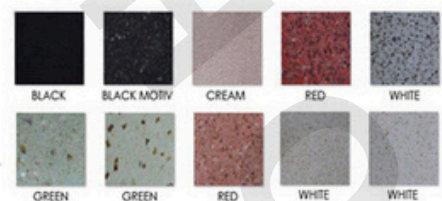

Resin stone composite /
cement concrete

HSM-BTH-029

Size :

1760 x 740 x 520 mm