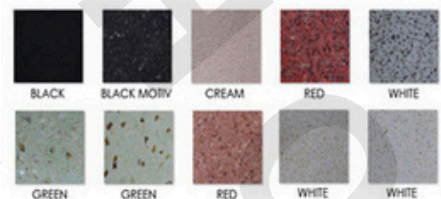

Resin stone composite /
cement concrete

HSM-BTH-032

Size :

1800 x 800 x 600 mm